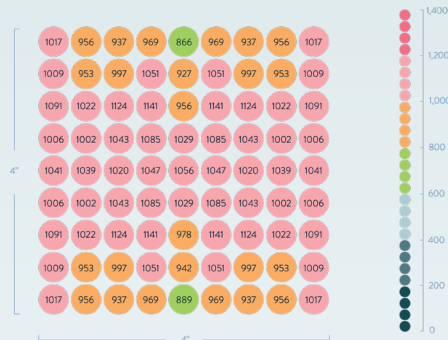

4'x4' canopy = 1057 average PPFD @ 6-9" Height

The *kush* is the choice of craftsmen who need a high powered, spectrum adjustable, waterproof, vertical grow light that delivers even PPFD onto and down into the canopy.

LIGHT DISTRIBUTION CURVE

NO OPTICS
CONIC 120°

LIGHT DELIVERY

Our patented optics allow plants to see equal intensity light from all angles (similar to sunlight), prevent hot/burned spots and result in a larger growing surface with more density below the canopy. #GrowDeep

FULL POWER SPECTRUM TUNING

The *kush* is the first vertical flowering light to deliver full control over the spectrum without any loss of power. With over 1,000 PPFD of any spectrum between 2700k and 6500k (warm to cool), you control what type of white light gets delivered to your plants. The red/far-red channel provides up to 600 PPFD that can be evenly split, shifted to either 660nm or 730nm or completely turned off. The *kush* produces 1,631 PPFD of customizable plant growing photonic power.

TUNABILITY: 4 color channels with *NEW* full power spectrum tuning
SPECTRUM: white (2700k and 6500k) and red (660 and 730nm)
SECONDARY OPTICS: Conic 120° (height over canopy is 6" to 12")
CONTROL: Wired & wireless control of spectrum, intensity and scheduling
FIXTURE PPFD: 1,631 µmol/s
EFFICACY: 2.51 umol/j
CHANNEL POWER: White = 490 watts, Red = 160 watts
PPFD (suggested use): up to 1,057 µmol/m2/s per 4'x4' (40 watts/sf)
MAX COVERAGE AREA: Flower = 4.5'x4.5' Mother = 5'x5'
P/N: Raging Kush