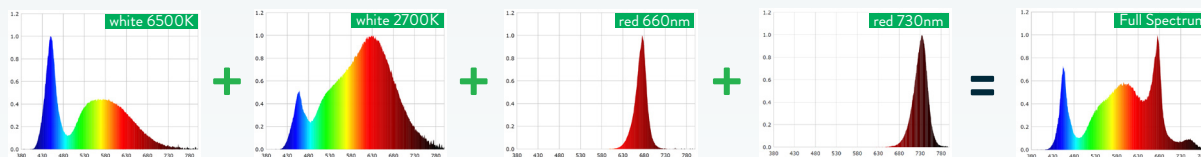

4'x4' canopy = 1057 average PPFD @ 6-9" Height

The *kush* is the choice of craftsmen who need a high powered, spectrum adjustable, waterproof, vertical grow light that delivers even PPFD onto and down into the canopy.

LIGHT DISTRIBUTION CURVE

NO OPTICS
CONIC 120°

LIGHT DELIVERY

Our patented optics allow plants to see equal intensity light from all angles (similar to sunlight), prevent hot/burned spots and result in a larger growing surface with more density below the canopy. #GrowDeep

FULL POWER SPECTRUM TUNING

The *kush* is the first vertical flowering light to deliver full control over the spectrum without any loss of power. With over 1,000 PPFD of any spectrum between 2700k and 6500k (warm to cool), you control what type of white light gets delivered to your plants. The red/far-red channel provides up to 600 PPFD that can be evenly split, shifted to either 660nm or 730nm or completely turned off. The *kush* produces 1,631 PPFD of customizable plant growing photonic power.

TUNABILITY: 4 color channels with *NEW* full power spectrum tuning
SPECTRUM: white (2700k and 6500k) and red (660 and 730nm)
SECONDARY OPTICS: Conic 120° (height over canopy is 6" to 12")
CONTROL: Wired & wireless control of spectrum, intensity and scheduling
FIXTURE PPFD: 1,631 µmol/s
EFFICACY: 2.51 umol/j
CHANNEL POWER: White = 490 watts, Red = 160 watts
PPFD (suggested use): up to 1,057 µmol/m2/s per 4'x4' (40 watts/sf)
MAX COVERAGE AREA: Flower = 4.5'x4.5' Mother = 5'x5'
P/N: Raging Kush