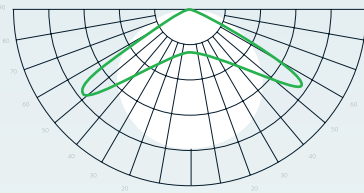

4'x4' canopy = 1057 average PPFD @ 6-9" Height

The *kush* is the choice of craftsmen who need a high powered, spectrum adjustable, waterproof, vertical grow light that delivers even PPFD onto and down into the canopy.

LIGHT DISTRIBUTION CURVE

NO OPTICS
CONIC 120°

LIGHT DELIVERY

Our patented optics allow plants to see equal intensity light from all angles (similar to sunlight), prevent hot/burned spots and result in a larger growing surface with more density below the canopy. #GrowDeep

TUNABILITY: 4 color channels with *NEW* full power spectrum tuning
SPECTRUM: white (2700k and 6500k) and red (660 and 730nm)
SECONDARY OPTICS: Conic 120° (height over canopy is 6" to 12")
CONTROL: Wired & wireless control of spectrum, intensity and scheduling
FIXTURE PPFD: 1,631 µmol/s
EFFICACY: 2.51 umol/j
CHANNEL POWER: White = 490 watts, Red = 160 watts
PPFD (suggested use): up to 1,057 µmol/m2/s per 4'x4' (40 watts/sf)
MAX COVERAGE AREA: Flower = 4.5'x4.5' Mother = 5'x5'
P/N: Raging Kush